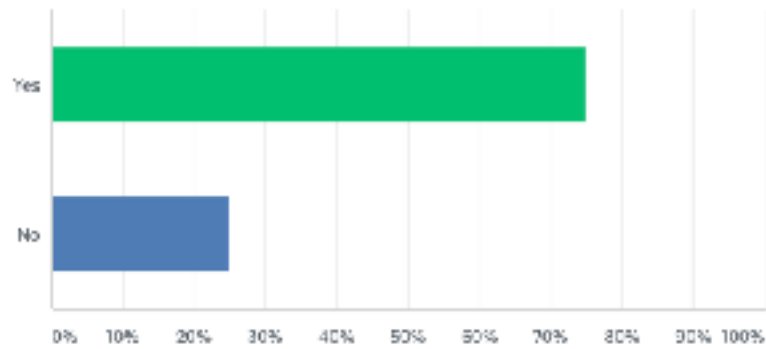

Q5

Customize

Export

Do you feel you have the support required to reach the level you are aiming for?

Answered: 8 Skipped: 0

ANSWER CHOICES	RESPONSES
Yes	75.00% 6
No	25.00% 2
TOTAL	8

Q6

Customize

Would you like more individual mentoring?

Answered: 8 Skipped: 0