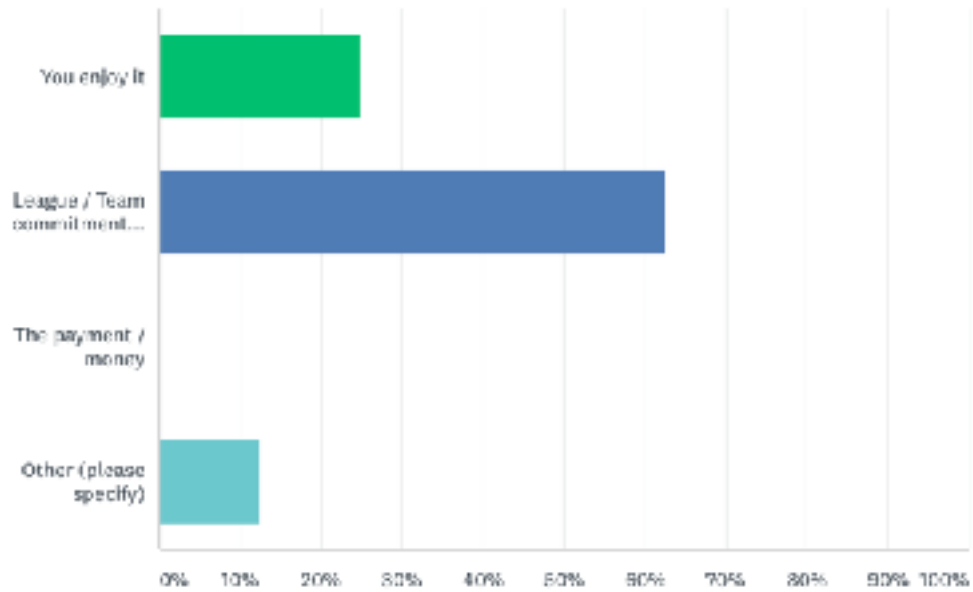

Q2

Customize

What motivates you to Umpire?

Answered: 8 Skipped: 0

ANSWER CHOICES	RESPONSES
▼ You enjoy it	25.00% 2
▼ League / Team commitment requirement	62.50% 5
▼ The payment / money	0.00% 0
▼ Other (please specify)	Responses 12.50% 1