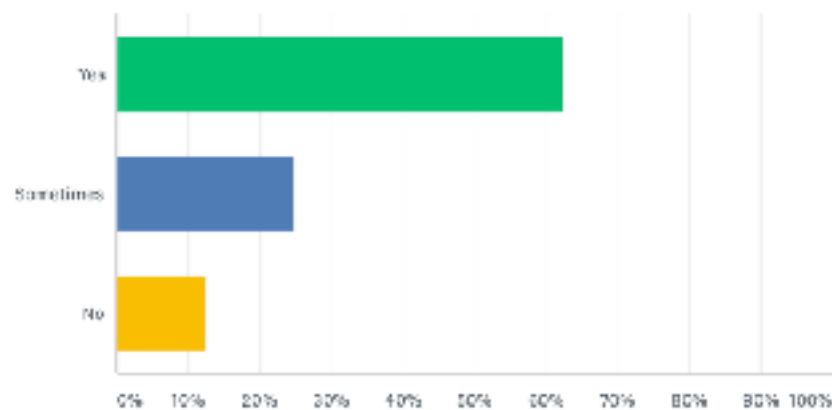

ANSWER CHOICES

RESPONSES

- ▼ Yes 62.50% 5
- ▼ Sometimes 25.00% 2
- ▼ No 12.50% 1

TOTAL 8