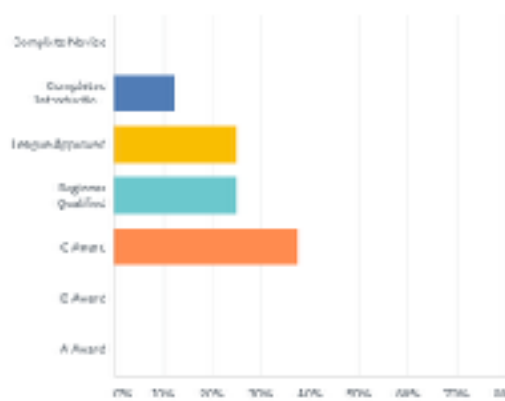

## What motivates you to Umpire?

Answered: 8 Skipped: 0

ANSWER CHOICES	RESPONSES
▼ You enjoy it	25.00% 2
▼ League / Team commitment requirement	62.50% 5
▼ The payment / money	0.00% 0
▼ Other (please specify)	<a href="#">Responses</a> 12.50% 1

Q3

Currently, which umpiring level are you?

Answered: 2 | Skipped: 0

Q4

Which umpiring level would you like to achieve?

Answered: 2 | Skipped: 2

Summary Export

ANSWER CHOICES	RESPONSES
Complete Novice	0.00% 0
Completed 'Introduction to Officiating course'	12.50% 1
League Approved	25.00% 2
Beginner Qualified	25.00% 2
C Award	37.50% 3
B Award	0.00% 0
A Award	0.00% 0
<b>TOTAL</b>	<b>8</b>