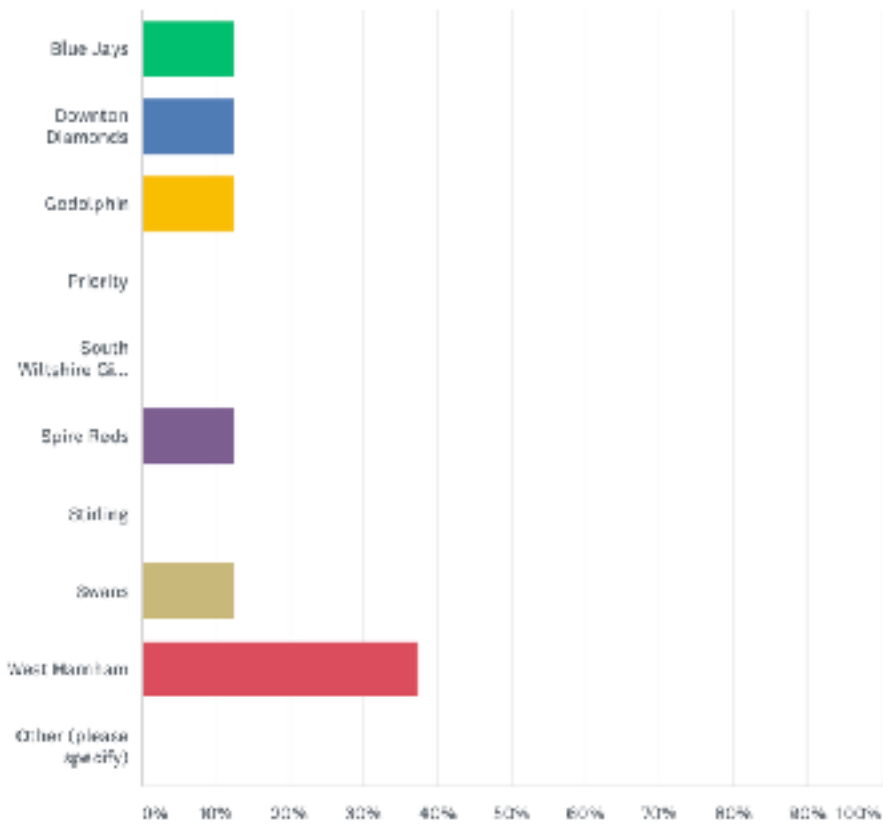

## SDNA Umpires Survey results

Q1

Customize

Export

### Which team are you affiliated with?

Answered: 8 Skipped: 0

ANSWER CHOICES	RESPONSES
Blue Jays	12.50% 1
Downton Diamonds	12.50% 1
Godolphin	12.50% 1
Priority	0.00% 0
South Wiltshire Girls School	0.00% 0
Spire Reds	12.50% 1
Stirling	0.00% 0
Swans	12.50% 1
West Harnham	37.50% 3
Other (please specify)	<a href="#">Responses</a> 0.00% 0
<b>TOTAL</b>	<b>8</b>