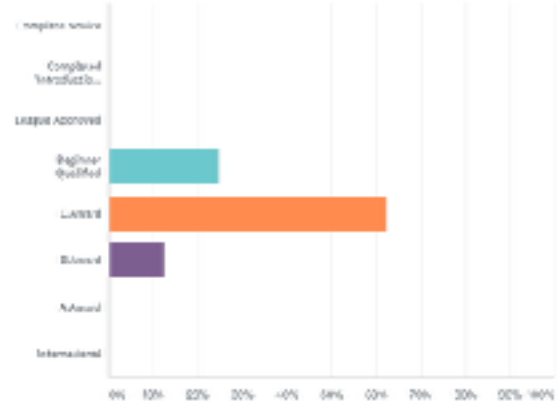

Q3

Currently, which umpiring level are you?

Answered: 2 | Skipped: 0

Q4

Which umpiring level would you like to achieve?

Answered: 2 | Skipped: 2

Summary Export

ANSWER CHOICES	RESPONSES
Complete Novice	0.00% 0
Completed 'Introduction to Officiating course'	12.50% 1
League Approved	25.00% 2
Beginner Qualified	25.00% 2
C Award	37.50% 3
B Award	0.00% 0
A Award	0.00% 0
<b>TOTAL</b>	<b>8</b>

ANSWER CHOICES	RESPONSES
Complete Novice	0.00% 0
Completed 'Introduction to Officiating course'	0.00% 0
League Approved	0.00% 0
Beginner Qualified	25.00% 2
C Award	62.50% 5
B Award	12.50% 1
A Award	0.00% 0
International	0.00% 0
<b>TOTAL</b>	<b>8</b>